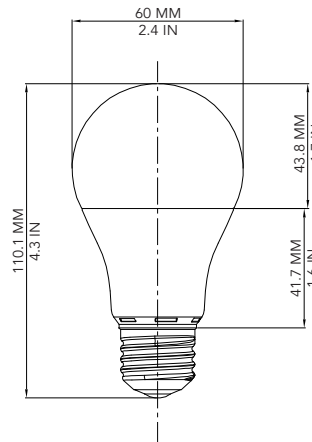

LED

general purpose

A19

Features

- Light Appearance: 2700K, Soft White
- CRI > 80
- Non Dimmable
- Frosted
- L70 Lifetime: 10,000 hrs
- Life: 9 years (based on 3hrs/day)

Watts	Replacement Watts	Lumens	Estimated Energy Cost	Model No.	Product ID No.
6w	40w	470	\$0.72/year*	B33A196W27FRE26ND	.3373673
9w	60w	810	\$1.08/year*	B33A199W27FRE26ND	.3373674