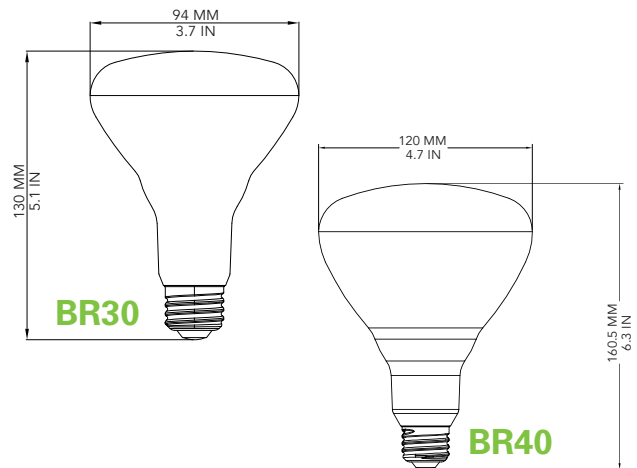

LED

floodlights

BR30/BR40

Features

- Light Appearance: 3000K, Bright White
- CRI > 80
- Dimmable
- L70 Lifetime: 25,000 hrs
- Life: 22.8 years (based on 3hrs/day)

Type	Watts	Replacement Watts	Lumens	Estimated Energy Cost	Model No.	Product ID No.
BR30	10w	60w	650	\$1.20/year*	B33BR3010W30FRE26D	.3372824
BR40	12w	75w	1050	\$1.45/year*	B33BR4012W30FRE26D	.3372825