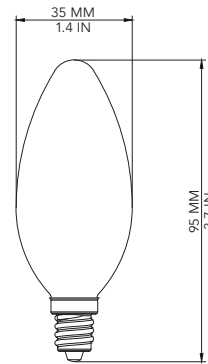

LED

decorative
candelabra
E12

Features

- Light Appearance: 2700K, Soft White
- CRI > 80
- Dimmable
- Frosted
- L70 Lifetime: 15,000 hrs
- Life: 13 years (based on 3hrs/day)

Looks and Feels Like
Original Incandescent Lamp!