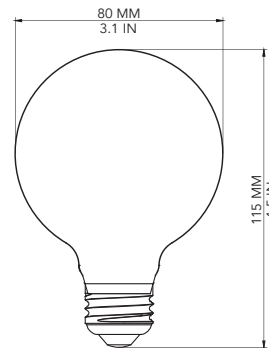

LED

decorative

G25

Features

- Light Appearance: 2700K, Soft White
- CRI > 80
- Dimmable
- Frosted
- L70 Lifetime: 15,000 hrs
- Life: 13.7 years (based on 3hrs/day)

Looks and Feels Like
Original Incandescent Lamp!