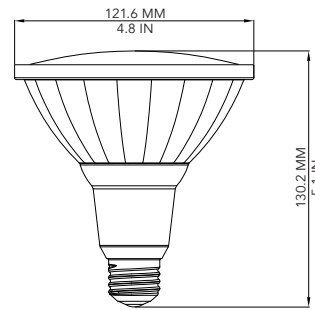

#### Features

- Light Appearance: 5000K, Daylight
- CRI > 80
- Dimmable
- L70 Lifetime: 25,000 hrs
- Life: 22.8 years (based on 3hrs/day)

Watts	Replacement Watts	Lumens	Estimated Energy Cost	Model No.	Product ID No.
18w	100w	1400	\$2.17/year*	B33PAR3818W50FRE26D	.3372822