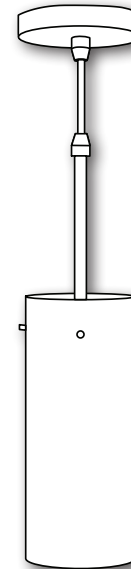

contemporary mini pendant fixture

Features

- Light Appearance: 3000K
- CRI 80+
- 120° Beam Angle
- Cord Hung, Adjustable Length
- TRIAC Dimmable
- 120V AC Input
- Frequency: 50/60hz
- L70 Lifetime > 50,000 hrs
- Mounting Accessories Included

Available Finish

Brushed Nickel with
Frosted Glass

Size	Dimensions	Watts	Lumens	Model No.	Product ID No.
8"	3-1/2" d x 8" h	9w	600	B33CP9W30BN	.3391420