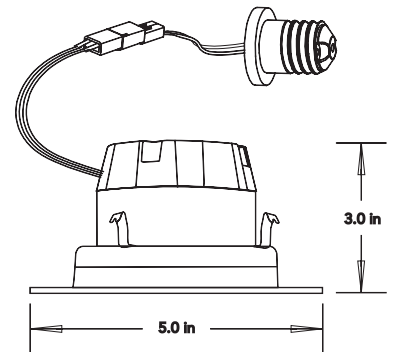

### Features

- Light Appearance: 3000K, Bright White
- CRI > 90
- Dimmable
- L70 Lifetime: 35,000 hrs
- Life: 32 Years (based on 3hrs/day)
- E26 Socket Adaptor Included

Watts	Replacement Watts	Lumens	Estimated Energy Cost	Model No.	Product ID No.
10w	60w	650	\$1.20/year*	B334DL10W30E26D	.3372811