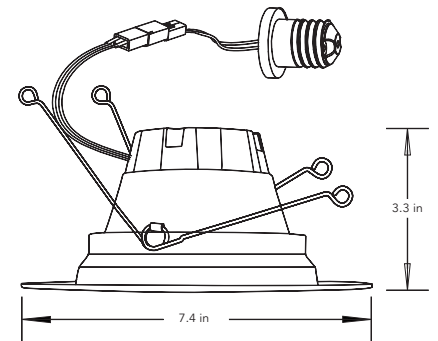

LED

6in downlight retrofit kit

Features

- Light Appearance: 3000K, Bright White
- CRI > 90
- Dimmable
- L70 Lifetime: 35,000 hrs
- Life: 32 years (based on 3hrs/day)
- E26 Socket Adaptor Included

Watts	Replacement Watts	Lumens	Estimated Energy Cost	Model No.	Product ID No.
12w	60w	800	\$1.45/year*	B336DL12W30E26D	.3372812