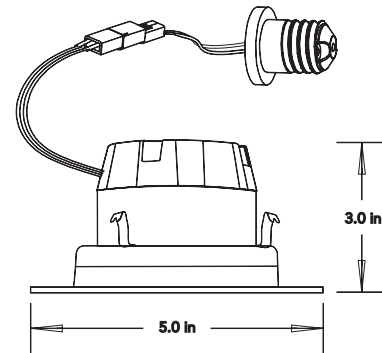

utility

4" downlight retrofit kit

Features

- Light Appearance: 3000K
- CRI 80+
- TRIAC Dimmable
- Lifetime 35,000 Hours
- E26 Socket Adapter Included

Available Finishes

- White (WT)

Finish	Dimensions	Watts	Delivered Lumens	Energy Star	Model No.	Product ID No.
●	5" x 3"	10w	650		B334DL10W30E26D	.3372811