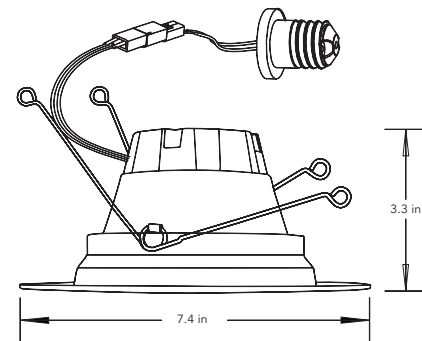

utility

6" downlight retrofit kit

Features

- Light Appearance: 3000K
- CRI 80+
- TRIAC Dimmable
- Lifetime 35,000 Hours
- E26 Socket Adapter Included

Available Finishes

- White (WT)

Finish	Dimensions	Watts	Delivered Lumens	Energy Star	Model No.	Product ID No.
●	7.4" x 3.3"	12w	800		B336DL12W30E26D	.3372812