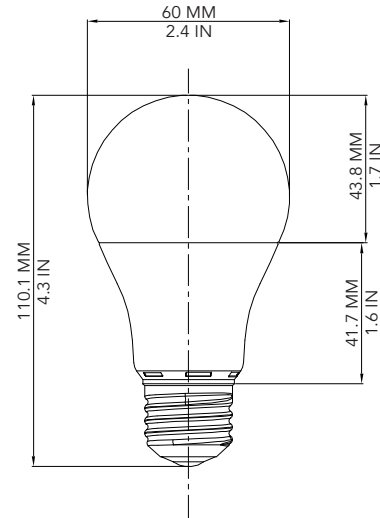

3-Pack

- B33A1914W30FRE263PK

Watts	Replacement Watts	Delivered Lumens	Estimated Energy Cost	Energy Star	Model No.	Product ID No.
14w	100w	1500	$1.69/year*	-	B33A1914W30FRE26	.3441556
14w	100w	1500	$1.69/year*	-	B33A1914W30FRE263PK	.3441554

5 year limited warranty