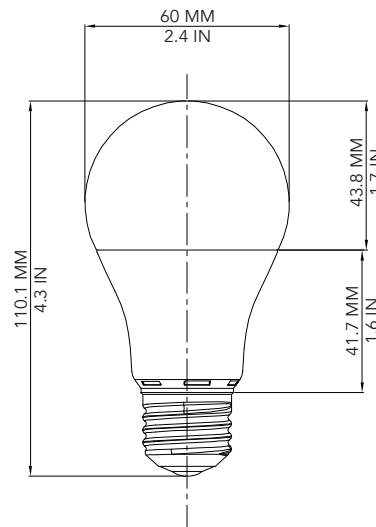

### Features

- Light Appearance: 2700K, Soft White
- CRI 80+
- Non Dimmable
- Frosted Plastic
- Lifetime 10,000 Hours, 9 Years\*
- 200° Beam Angle

Watts	Replacement Watts	Delivered Lumens	Estimated Energy Cost	Energy Star	Model No.	Product ID No.
6w	40w	470	\$0.72/year*	-	B33A196W27FRE26ND	.3373673
9w	60w	810	\$1.08/year*	-	B33A199W27FRE26ND	.3373674