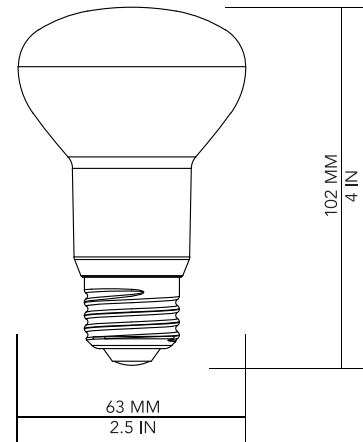

3-Pack

- B33BR208W30FRE26D3PK

Watts	Replacement Watts	Delivered Lumens	Estimated Energy Cost	Energy Star	Model No.	Product ID No.
8w	40w	600	$0.96/year*		B33BR208W30FRE26D	.3372823
8w	40w	600	$0.96/year*		B33BR208W30FRE26D3PK	.3403660