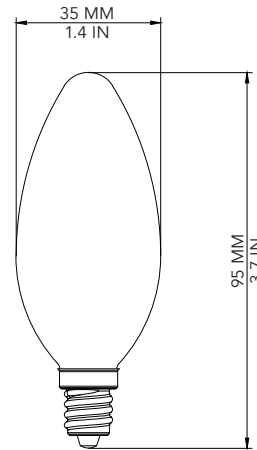

LED

decorative candelabra E12

Features

- Light Appearance: 2700K, Soft White
- CRI 80+
- Frosted Glass
- Lifetime 15,000 Hours, 13 Years*
- 360° Beam Angle

Watts	Replacement Watts	Lumens	Estimated Energy Cost	Energy Star	Model No.	Product ID No.
4w	25w	280	\$0.48/year*	-	B33BT114W27FRE12	.3372817