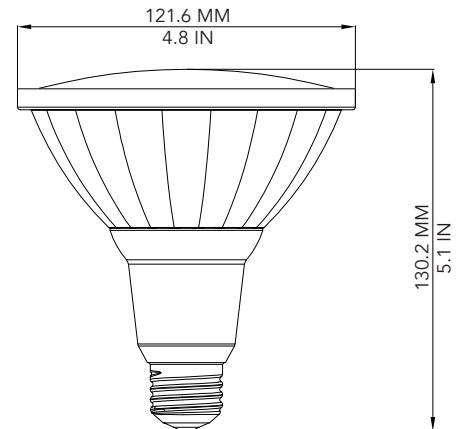

LED

outdoor floodlight

PAR38

Features

- Light Appearance: 5000K, Daylight
- CRI 80+
- TRIAC Dimmable
- Lifetime 25,000 Hours, 22 Years*

Watts	Replacement Watts	Lumens	Estimated Energy Cost	Energy Star	Model No.	Product ID No.
18w	100w	1400	\$2.17/year*	-	B33PAR3818W50FRE26D	.3372822