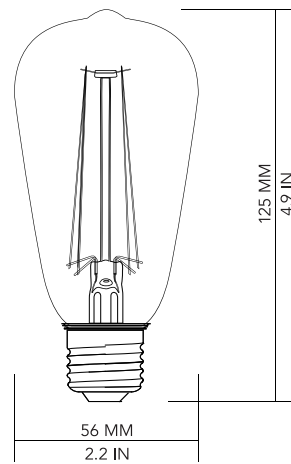

LED

vintage
decorative ST19

Features

- Vintage Glow
- LED Filament Technology
- TRIAC Dimmable
- Amber Glass
- Lifetime 15,000 Hours, 13 Years*
- 360° Beam Angle

Available In:

3-Pack

- B33ST195W22AME26D3PK

Watts	Replacement Watts	Delivered Lumens	Estimated Energy Cost	Energy Star	Model No.	Product ID No.
5w	40w	450	\$0.60/year*		B33ST195W22AME26D3PK	.3403649